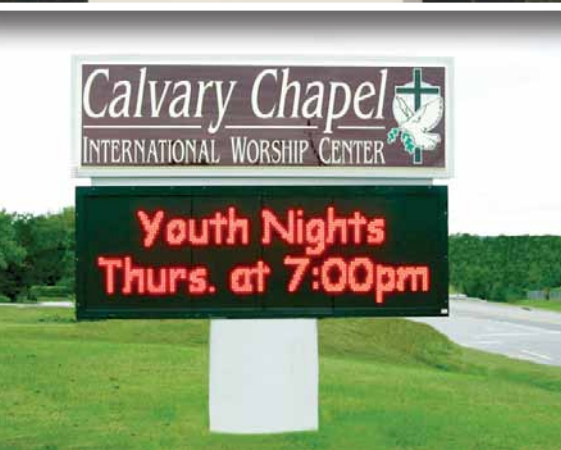

Connecting with your COMMUNITY couldn't be easier!

Religious institutions worldwide are discovering the power of digital outdoor displays to attract, inform and inspire! Our LED signage solutions are the most convenient way to get your messages out. High impact LEDs draw far more attention than your old manual letter board. The quickest way to promote an *event* or a *fundraiser*, LED signs are PROVEN to increase participation & awareness & will stimulate involvement. Displaying *inspirational messages*, *service times*, *calendar* and *publicizing your website* helps you keep your community informed at all times.

LED Sign Solutions Since 1991

Text-Only Displays

- Fixed position text; no graphics
- Set character sizes: 4", 6", 8", 12"
- No graphics
- Red or amber duo-color
- Town & ordinance friendly

Single-Color Graphic Displays